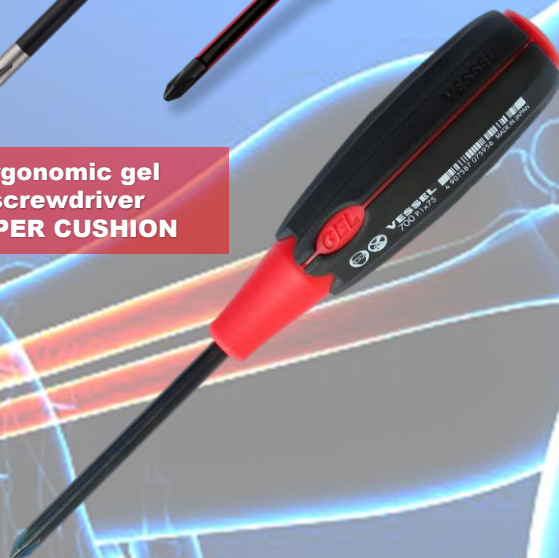

VESSEL

DISCOVER VESSEL **ANTI-TMS** TOOLS

Screwdriver electric
assistance
220USB

BALL-GRIP
screwdriver range
Reduction of the
MUSCULAR FATIGUE

Screwdriver electric
assistance
220USB HI-SPEED

Ergonomic gel
screwdriver
SUPER CUSHION