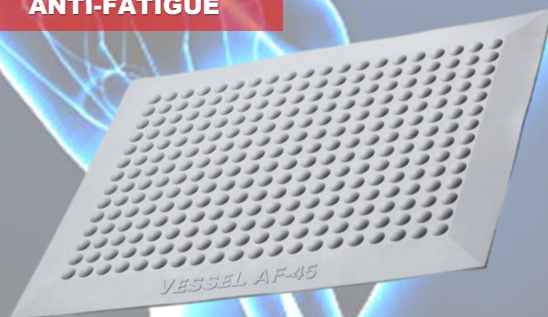

Driver mat
ANTI-FATIGUE